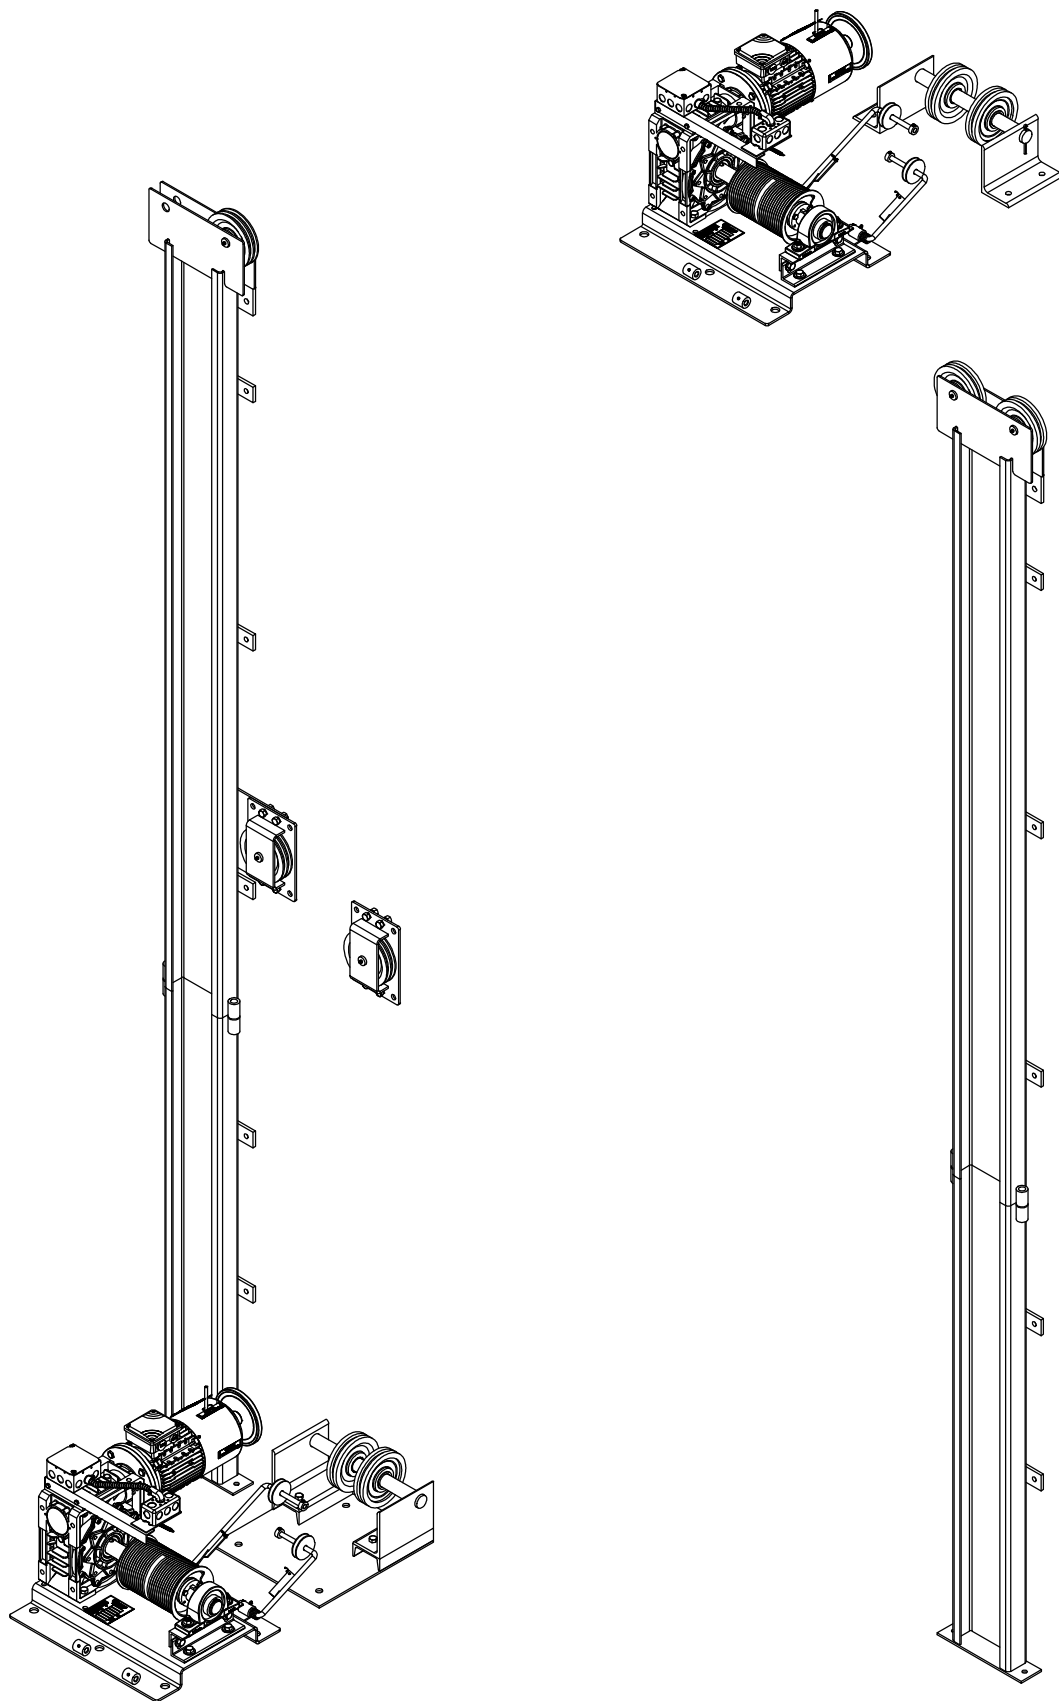

TYPICAL 500 LB. SHEAVE CONFIGURATIONS

ADJACENT MACHINE ROOM

OVERHEAD TRAVELING SHEAVE